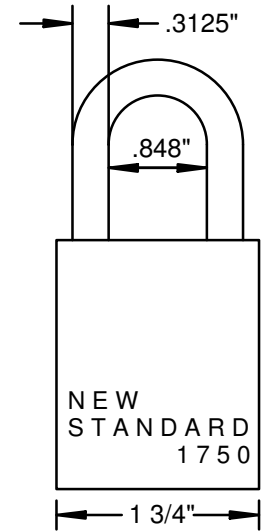

NEW STANDARD® MFG. CO

ADAPTABLE PADLOCK SYSTEM™

FOR SARGENT
INTERCHANGEABLE
CORE CYLINDERS

ACCEPTS SARGENT
INTERCHANGEABLE CORE
CYLINDERS

SYSTEM WIDE FEATURES
COMMON TO ALL MODELS

3 SHACKLE MATERIALS:
HARDENED STEEL, STAINLESS
STEEL, AND BRASS, 7 BASIC
SHACKLE LENGTHS, 8" AND 12"
AVAILABLE IN STAINLESS STEEL.
(1 1/4" IS STANDARD)

PATENTED

ELLIPTICAL SOLID BRASS BODY

DOUBLE BALL LOCKING DESIGN

MADE IN U. S. A.

1 3/4" (MODEL 1750) OR 2" (MODEL
2000) BODY WIDTHS

FURNISHED: LESS CYLINDER

ALL PARTS ARE CORROSION
RESISTANT STAINLESS STEEL OR
BRASS AND ARE COMPLETELY
INTERCHANGEABLE.

PADLOCKS WITH STAINLESS STEEL SHACKLES

DESCRIPTION	7/8"	1 1/4"	2"	3"	4"	5"	6"
1750 KR	188-007	188-012	188-020	188-030	188-040	188-050	188-060
KR FUNCTION ONLY	\$ 48.35	\$ 48.35	\$ 49.95	\$ 52.87	\$ 55.17	\$ 57.17	\$ 59.49
2000 KR	213-007	213-012	213-020	213-030	213-040	213-050	213-060
KR FUNCTION ONLY	\$ 57.79	\$ 57.79	\$ 59.73	\$ 63.73	\$ 66.23	\$ 69.51	\$ 72.03
1750 CONVERTIBLE	388-007	388-012	388-020	388-030	388-040	388-050	388-060
DUAL FUNCTION: KR OR NKR	\$ 49.41	\$ 49.41	\$ 51.01	\$ 53.93	\$ 56.23	\$ 58.23	\$ 60.55
2000 CONVERTIBLE	413-007	413-012	413-020	413-030	413-040	413-050	413-060
DUAL FUNCTION: KR OR NKR	\$ 58.87	\$ 58.87	\$ 60.81	\$ 64.81	\$ 67.31	\$ 70.59	\$ 73.11