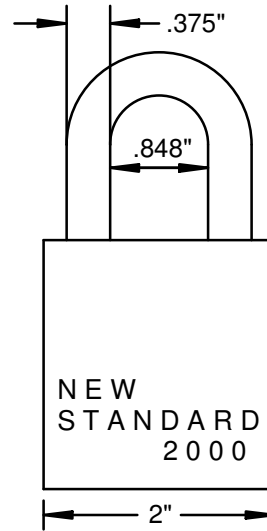

NEW STANDARD® MFG. CO

ADAPTABLE PADLOCK SYSTEM™

FOR SARGENT
INTERCHANGEABLE
CORE CYLINDERS

ACCEPTS SARGENT
INTERCHANGEABLE CORE
CYLINDERS

SYSTEM WIDE FEATURES
COMMON TO ALL MODELS

3 SHACKLE MATERIALS:
HARDENED STEEL, STAINLESS
STEEL, AND BRASS, 7 BASIC
SHACKLE LENGTHS, 8" AND 12"
AVAILABLE IN STAINLESS STEEL.
(1 1/4" IS STANDARD)

PATENTED

ELLIPTICAL SOLID BRASS BODY

DOUBLE BALL LOCKING DESIGN

MADE IN U. S. A.

1 3/4" (MODEL 1750) OR 2" (MODEL
2000) BODY WIDTHS

FURNISHED: LESS CYLINDER

ALL PARTS ARE CORROSION
RESISTANT STAINLESS STEEL OR
BRASS AND ARE COMPLETELY
INTERCHANGEABLE.