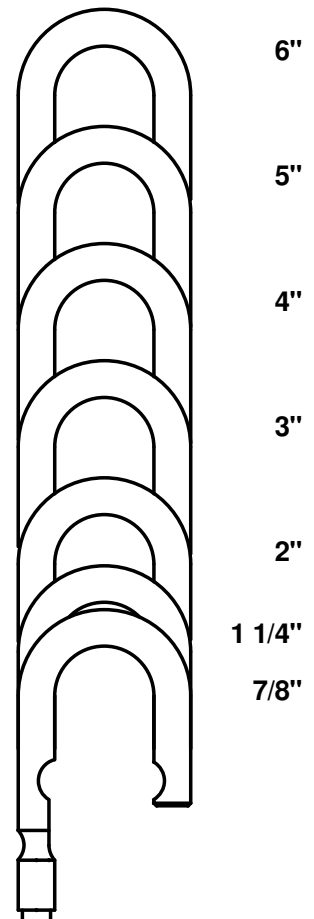

ELLIPTICAL SOLID BRASS BODY

DOUBLE BALL LOCKING DESIGN

1 3/4" (MODEL 1750) OR 2" (MODEL  
2000) BODY WIDTHS

FURNISHED: LESS CYLINDER

ALL PARTS ARE CORROSION  
RESISTANT STAINLESS STEEL OR  
BRASS AND ARE COMPLETELY  
INTERCHANGEABLE.

3 SHACKLE MATERIALS:  
HARDENED STEEL, STAINLESS  
STEEL, AND BRASS, 7 BASIC  
SHACKLE LENGTHS, 8" AND 12"  
AVAILABLE IN STAINLESS STEEL.  
(1 1/4" IS STANDARD)

DISTRIBUTED BY:

NEW STANDARD  
MANUFACTURING COMPANY  
7005 SPEEDWAY  
BLVD., BLDG. F111  
LAS VEGAS, NEVADA 89115  
702-649-0599 FAX 702-649-0544  
e-mail:  
newstandardmfg@mindspring.com

**PRICE LIST: NEW STANDARD PADLOCKS FOR SARGENT OR ARROW TYPE KEY-IN-KNOB  
CYLINDERS**

September 1, 2011

**PADLOCKS WITH HARDENED STEEL SHACKLES**

DESCRIPTION	7/8"	1 1/4"	2"	3"	4"	5"	6"
1750 KR	176-107	176-112	176-120	176-130	176-140	176-150	176-160
KR FUNCTION ONLY	\$ 38.17	\$ 38.17	\$ 39.77	\$ 42.69	\$ 44.99	\$ 46.99	\$ 49.31
2000 KR	201-107	201-112	201-120	201-130	201-140	201-150	201-160
KR FUNCTION ONLY	\$ 46.03	\$ 46.03	\$ 47.97	\$ 51.97	\$ 54.47	\$ 57.75	\$ 60.27
1750 CONVERTIBLE	376-107	376-112	376-120	376-130	376-140	376-150	376-160
DUAL FUNCTION: KR OR NKR	\$ 39.22	\$ 39.22	\$ 40.82	\$ 43.74	\$ 46.04	\$ 48.04	\$ 50.36
2000 CONVERTIBLE	401-107	401-112	401-120	401-130	401-140	401-150	401-160
DUAL FUNCTION: KR OR NKR	\$ 47.11	\$ 47.11	\$ 49.05	\$ 53.05	\$ 55.55	\$ 58.83	\$ 61.35