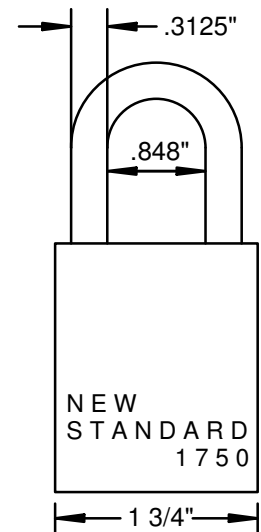

NEW STANDARD® MFG. CO

ADAPTABLE PADLOCK SYSTEM™

FOR SARGENT-ARROW
KNOB CYLINDERS