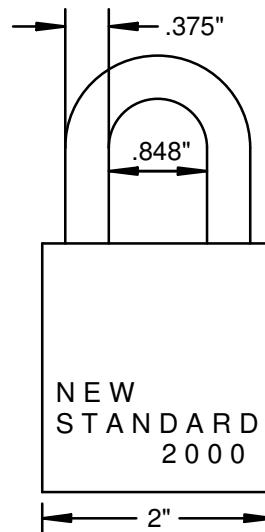

NEW STANDARD® MFG. CO

ADAPTABLE PADLOCK SYSTEM™

FOR SARGENT-ARROW
KNOB CYLINDERS