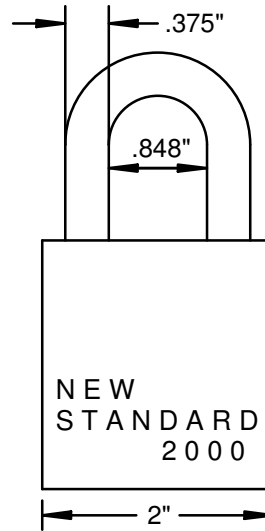

NEW STANDARD® MFG. CO

ADAPTABLE PADLOCK SYSTEM™

FOR YALE H.D.
KNOB CYLINDERS