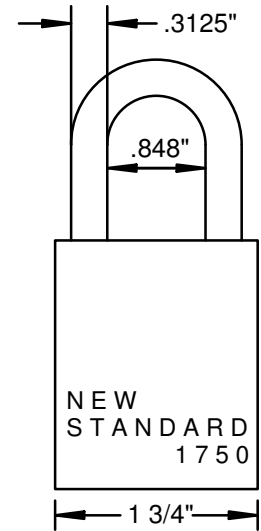

NEW STANDARD® MFG. CO

ADAPTABLE PADLOCK SYSTEM™

FOR YALE H.D.
KNOB CYLINDERS