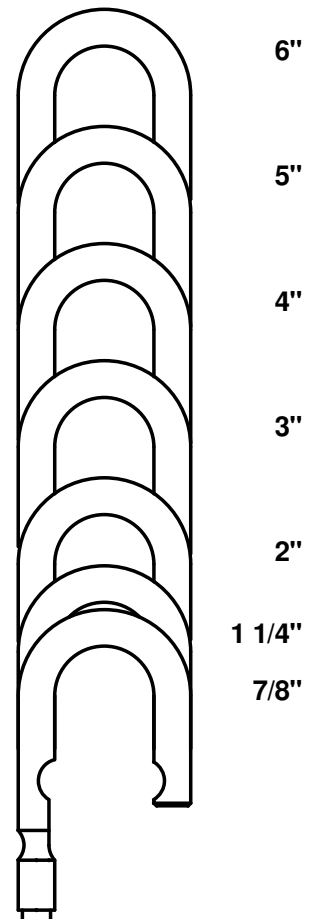

ELLIPTICAL SOLID BRASS BODY

DOUBLE BALL LOCKING DESIGN

1 3/4" (MODEL 1750) OR 2" (MODEL
2000) BODY WIDTHS

FURNISHED: LESS CYLINDER

ALL PARTS ARE CORROSION
RESISTANT STAINLESS STEEL OR
BRASS AND ARE COMPLETELY
INTERCHANGEABLE.

3 SHACKLE MATERIALS:
HARDENED STEEL, STAINLESS
STEEL, AND BRASS, 7 BASIC
SHACKLE LENGTHS, 8" AND 12"
AVAILABLE IN STAINLESS STEEL.
(1 1/4" IS STANDARD)

DISTRIBUTED BY:

NEW STANDARD
MANUFACTURING COMPANY
7005 SPEEDWAY
BLVD., BLDG. F111
LAS VEGAS, NEVADA 89115
702-649-0599 FAX 702-649-0544
e-mail:
newstandardmfg@mindspring.com

PRICE LIST: NEW STANDARD PADLOCKS FOR YALE HEAVY DUTY KEY-IN-KNOB CYLINDERS

September 1, 2011

PADLOCKS WITH HARDENED STEEL SHACKLES

DESCRIPTION	7/8"	1 1/4"	2"	3"	4"	5"	6"
1750 KR	178-107	178-112	178-120	178-130	178-140	178-150	178-160
KR FUNCTION ONLY	\$ 47.98	\$ 47.98	\$ 49.58	\$ 52.50	\$ 54.80	\$ 56.80	\$ 59.12
2000 KR	203-107	203-112	203-120	203-130	203-140	203-150	203-160
KR FUNCTION ONLY	\$ 57.23	\$ 57.23	\$ 59.17	\$ 63.17	\$ 65.67	\$ 68.95	\$ 71.47
1750 CONVERTIBLE	378-107	378-112	378-120	378-130	378-140	378-150	378-160
DUAL FUNCTION: KR OR NKR	\$ 49.05	\$ 49.05	\$ 50.65	\$ 53.57	\$ 55.87	\$ 57.87	\$ 60.19
2000 CONVERTIBLE	403-107	403-112	403-120	403-130	403-140	403-150	403-160
DUAL FUNCTION: KR OR NKR	\$ 58.31	\$ 58.31	\$ 60.25	\$ 64.25	\$ 66.75	\$ 70.03	\$ 72.55